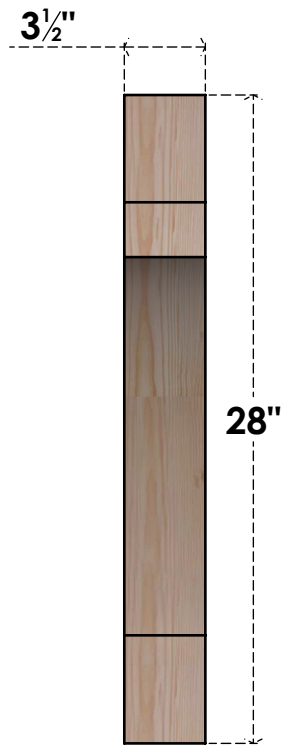

BRC04X28X28MRC00SDF

3 1/2"W X 28"D X 28"H MERCED SMOOTH BRACE, DOUGLAS FIR

SIDE

FRONT

EKENA MILLWORK
 2300 WEST MAIN ST.
 CLARKSVILLE, TX 75426
 TOLL FREE: 866-607-0453
 WWW.EKENAMILLWORK.COM

NOTES

1. INSTALLATION TO BE COMPLETED IN ACCORDANCE WITH MANUFACTURER'S SPECIFICATIONS.
2. DRAWING MAY NOT BE TO SCALE
3. THIS DRAWING IS INTENDED FOR DESIGN AND PLANNING PURPOSES ONLY.
4. ALL INFORMATION CONTAINED HEREIN WAS CURRENT AT THE TIME OF DEVELOPMENT BUT MUST BE REVIEWED AND APPROVED BY THE PRODUCT MANUFACTURER TO BE CONSIDERED ACCURATE.
5. PRODUCTS ARE NOT KILN DRIED. THIS ITEM IS UNIQUE AND WILL CONTAIN THE NATURAL VARIATIONS THAT THE WOOD SPECIES OFFERS. THIS MAY RESULT IN VARIATIONS UP TO 1/4"