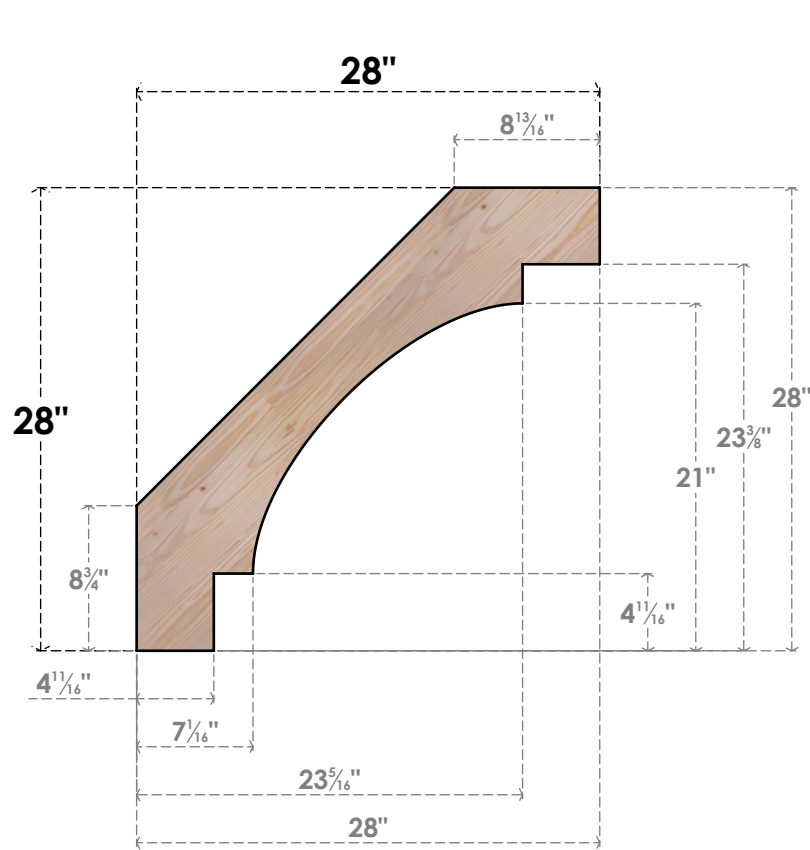

BRC04X28X28MRC00SDF

3 1/2"W X 28"D X 28"H MERCED SMOOTH BRACE, DOUGLAS FIR

SIDE

FRONT

EKENA MILLWORK
 2300 WEST MAIN ST.
 CLARKSVILLE, TX 75426
 TOLL FREE: 866-607-0453
 WWW.EKENAMILLWORK.COM

NOTES

1. INSTALLATION TO BE COMPLETED IN ACCORDANCE WITH MANUFACTURER'S SPECIFICATIONS.
2. DRAWING MAY NOT BE TO SCALE
3. THIS DRAWING IS INTENDED FOR DESIGN AND PLANNING PURPOSES ONLY.
4. ALL INFORMATION CONTAINED HEREIN WAS CURRENT AT THE TIME OF DEVELOPMENT BUT MUST BE REVIEWED AND APPROVED BY THE PRODUCT MANUFACTURER TO BE CONSIDERED ACCURATE.
5. PRODUCTS ARE NOT KILN DRIED. THIS ITEM IS UNIQUE AND WILL CONTAIN THE NATURAL VARIATIONS THAT THE WOOD SPECIES OFFERS. THIS MAY RESULT IN VARIATIONS UP TO 1/4"